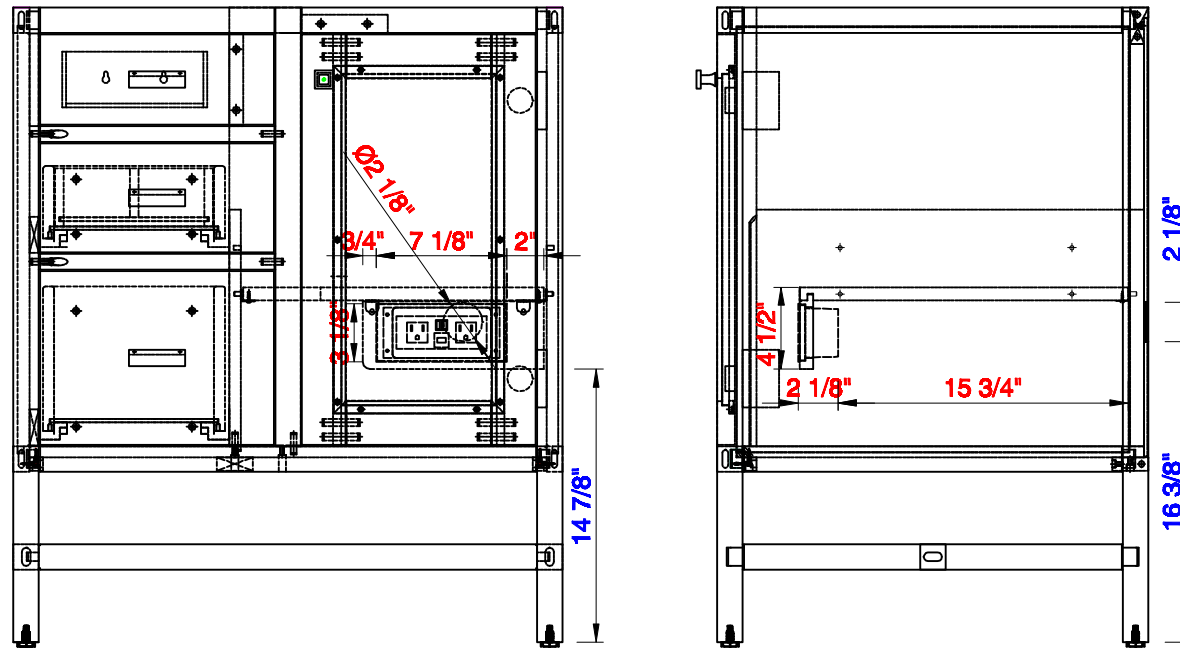

29 7/8"

Item Number:  
E444-V30-MCA

JAMES MARTIN

VANITIES™

Addison 29 7/8" Single Cabinet  
Diagrams with Dimensions  
page 01 of 01

758mm

Item Number:  
E444-V30-MCA

JAMES MARTIN

VANITIES™

Addison 758mm Single Cabinet  
Diagrams with Dimensions  
page 01 of 01